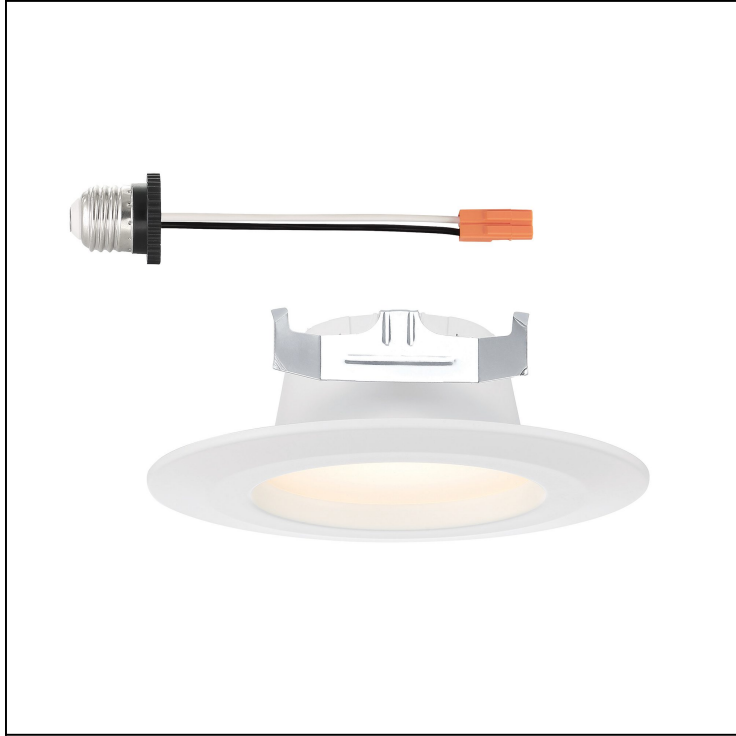

MODEL #: DFP6730CFBWHxx

FINISH:

DESCRIPTION: 6 In. Integrated LED Downlight with Friction Blades

BASIC FEATURES & INFO

DIMENSIONS

LAMPING

CERTIFICATIONS & RATINGS

OPTICS