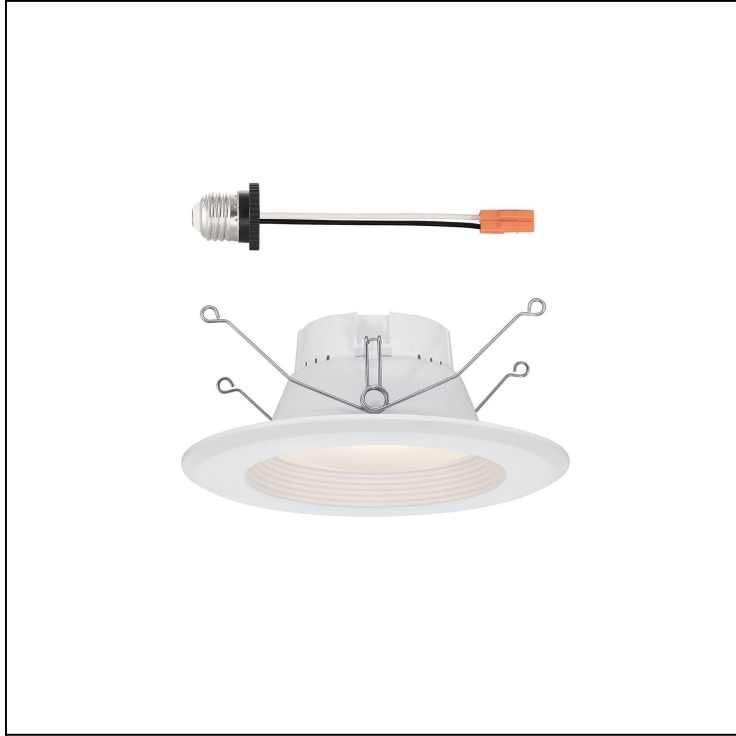

MODEL #: EVL6733DK50xx

FINISH:

DESCRIPTION: 6 in. Integrated LED Baffle, 5 CCT, 740 Lm

BASIC FEATURES & INFO

DIMENSIONS

LAMPING

CERTIFICATIONS & RATINGS

OPTICS