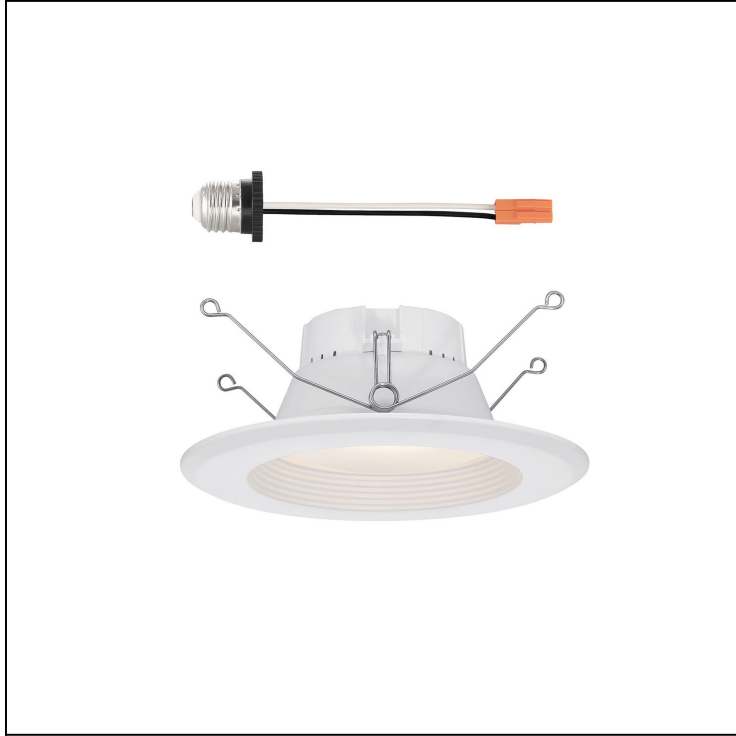

MODEL #: EVL69093DK50xx

FINISH:

DESCRIPTION: 6 in. Integrated LED Baffle, 5 CCT, 1000 Lm

BASIC FEATURES & INFO

DIMENSIONS

LAMPING

CERTIFICATIONS & RATINGS

OPTICS