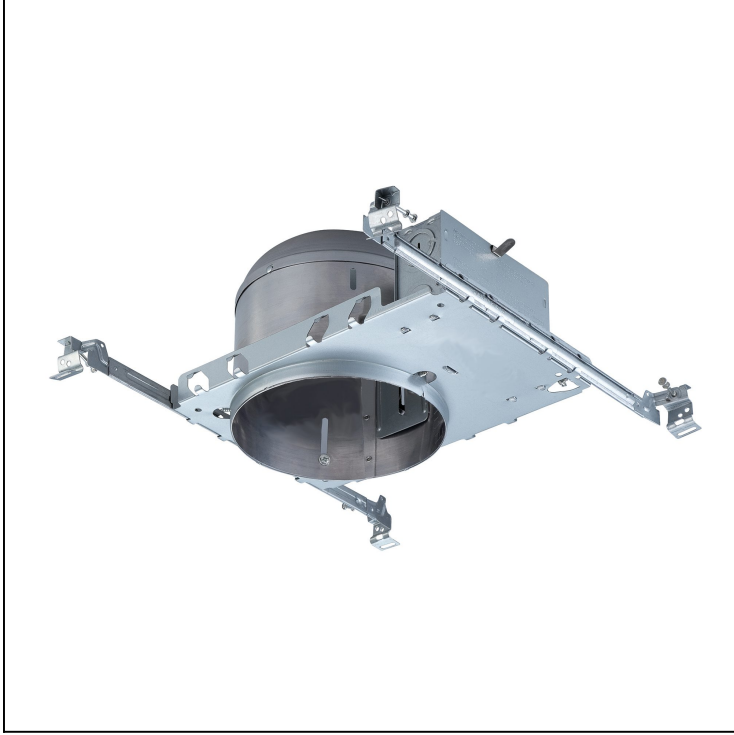

MODEL #: EVRH5000SICATx

FINISH:

DESCRIPTION: 6 in. New Construction Recessed Incandescent Housing, Shallow

BASIC FEATURES & INFO

DIMENSIONS

LAMPING

CERTIFICATIONS & RATINGS

OPTICS