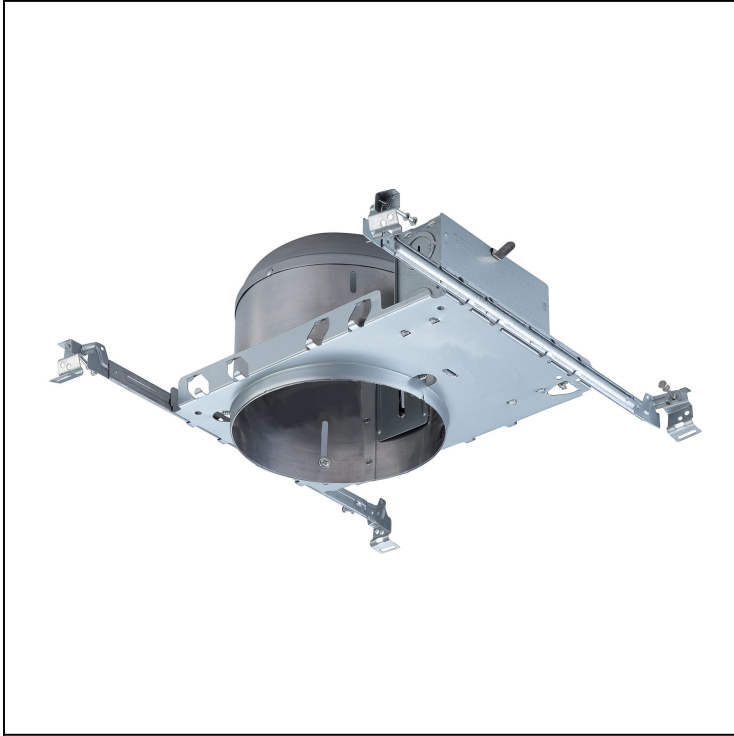

MODEL #: EVRH5000SICATx

FINISH:

DESCRIPTION: 6 in. New Construction Recessed Incandescent Housing, Shallow

BASIC FEATURES & INFO

DIMENSIONS

LAMPING

CERTIFICATIONS & RATINGS

OPTICS