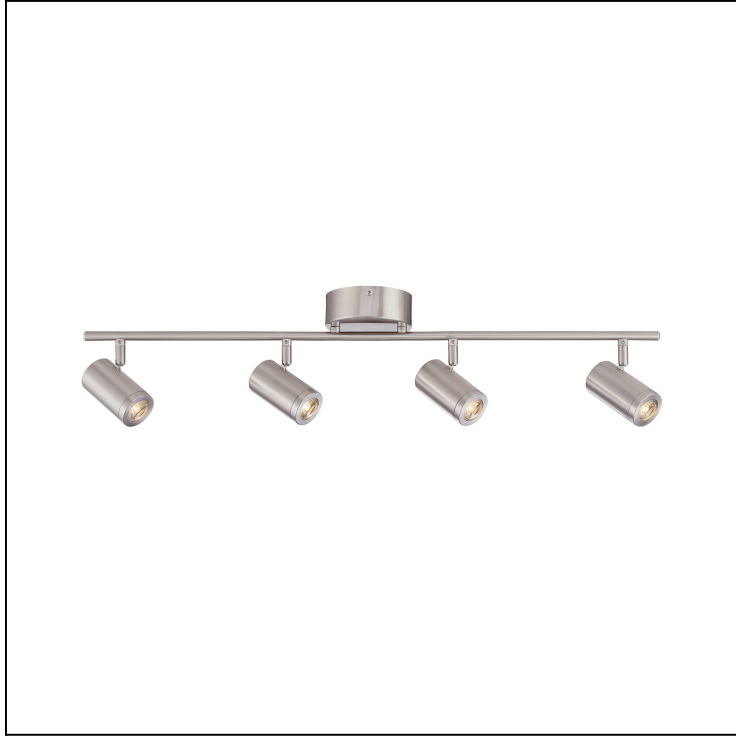

**MODEL #:** EVT101227B-35

**FINISH:** Brushed Nickel

**DESCRIPTION:** 30 in. Integrated LED Track Kit, 4 Fixed Heads, Straight Bar

## BASIC FEATURES & INFO

- 30 in. track light kit with 4 LED fixed heads in brushed nickel
- Produces 2000 Lumens of 2700K light while using 23W of power
- Use for residential projects, work areas, or product showrooms
- Hardwire to a 120V power source
- Clear PMMA lens for durability and maximum illumination
- Provides a warm 2700K light
- Easy to install - instructions and hardware included
- 5-year warranty and 50,000 hour expected LED life

## OPTICS

**Lens Material** PMMA

**Lens Color** Clear

## DIMENSIONS

**Fixture Width (in)** 29.5"

**Fixture Height (in)** 6"

**Fixture Depth (in)** 5.75"

**Net Weight (lb)** 2.5 lbs