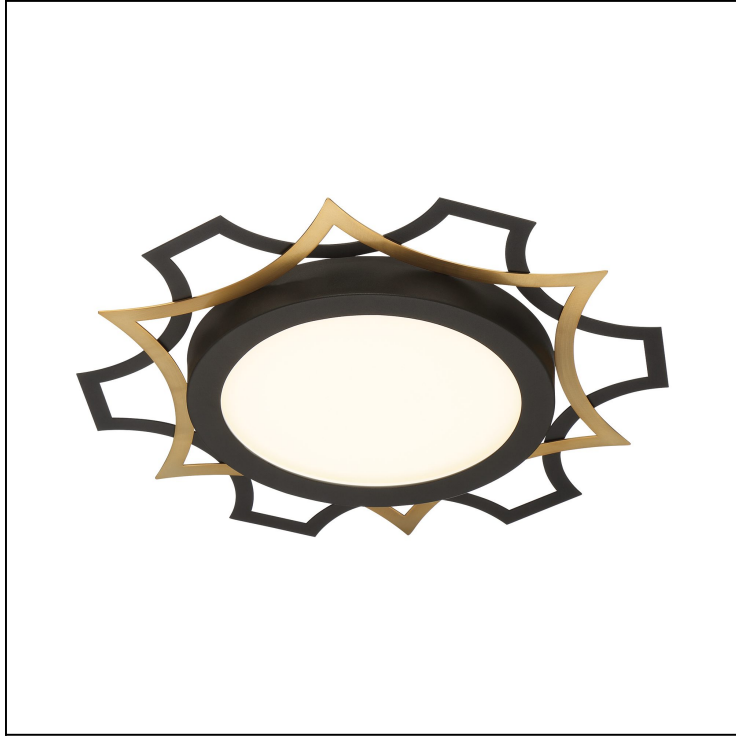

**MODEL #:** LED1299-BK

**FINISH:** Black

**DESCRIPTION:** 9 in. Integrated LED Disk Light, 3000K

## BASIC FEATURES & INFO

- Modern 9 in. disk light with decorative black trim
- Produces 1700 Lumens of 3000K light while using 19W of power
- Use in residential or commercial projects, great for low ceilings
- Hardwire to a 120V power source
- The white acrylic lens makes for a lightweight ceiling fixture
- Provides a warm 3000K light
- Easy to install - instructions and hardware included
- 5-year warranty and 50,000 hour expected LED life

## OPTICS

<b>Lens Material</b>	Acrylic
<b>Lens Color</b>	White