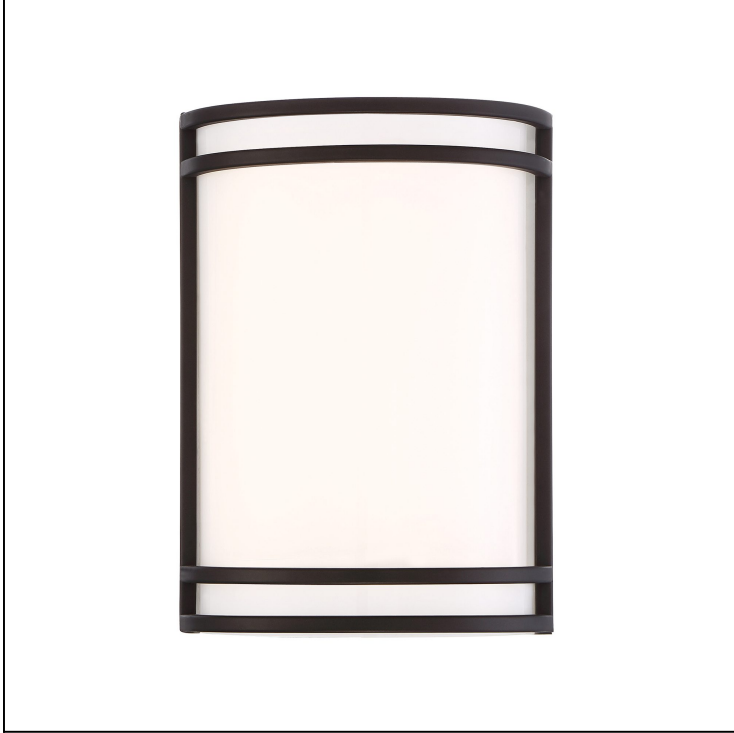

MODEL #: LED15011A

FINISH:

DESCRIPTION: 10 in. Integrated LED Wall Sconce, 800 Lm

BASIC FEATURES & INFO

DIMENSIONS

LAMPING

CERTIFICATIONS & RATINGS

OPTICS